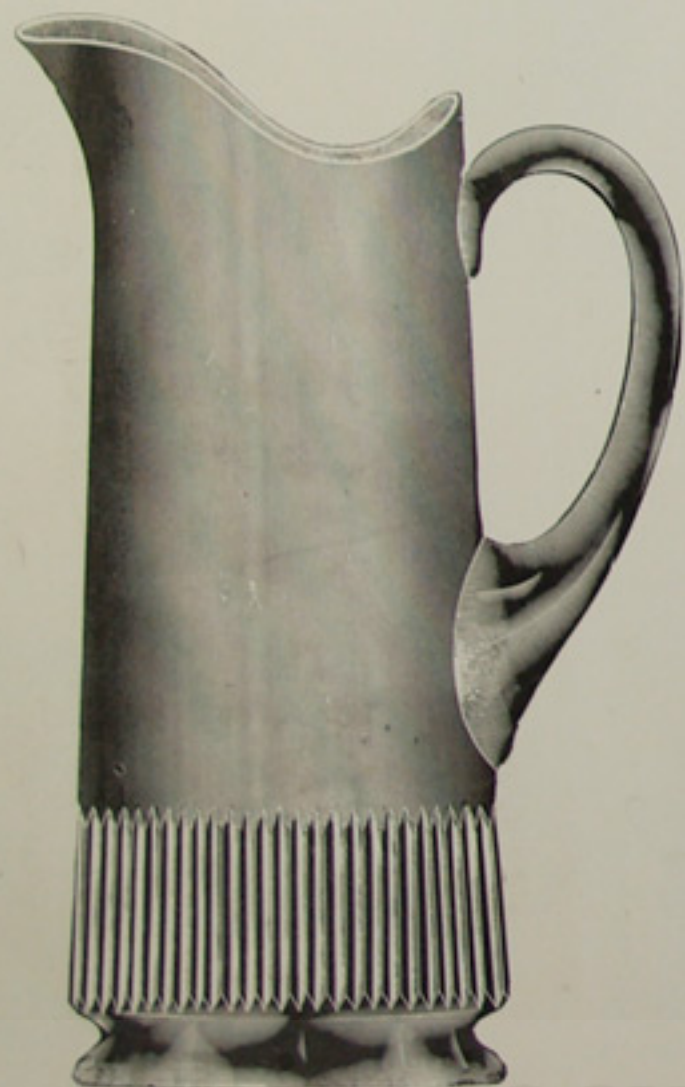

# Miscellaneous Jugs—Pressed.

SCALE, HALF SIZE.

National Glass Company, Operating McKee & Bros. Glass Works, Jeannette, Pa.

No. 227.

No. 231.

No. 234.

1/2 Gallon Prismatic Tankard.

No. 6 Tankard.

No. 518-3 Quart Jug.

1/2 Gallon Ray Tankard.

This document is available for personal use only. Reproduction for commercial use is strictly prohibited.